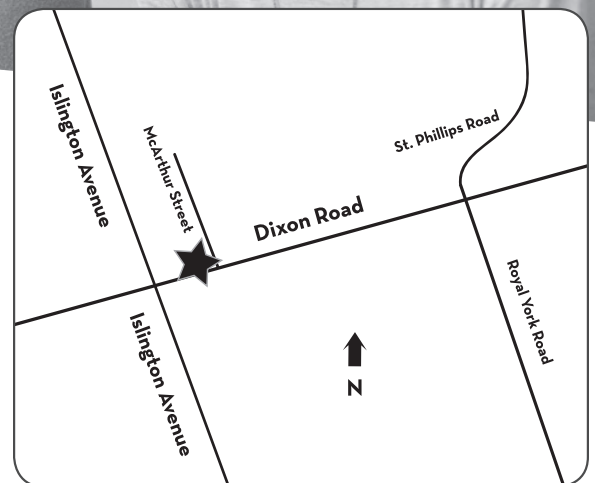

LANGUAGE INSTRUCTION FOR NEWCOMERS TO CANADA (LINC)

Are you new to Canada?

We offer English classes
for women and on-site
child minding.

Toronto Transit Commission (TTC) bus routes

Bus 37 from Islington subway station, or bus 52 from Lawrence West subway station

A TURNING POINT
FOR WOMEN

Funded by:

Immigration, Refugees
and Citizenship Canada

Financé par :

Immigration, Réfugiés
et Citoyenneté Canada

222 Dixon Road, Suite 205 Etobicoke, ON | 416.242.3939 | ywcatoronto.org