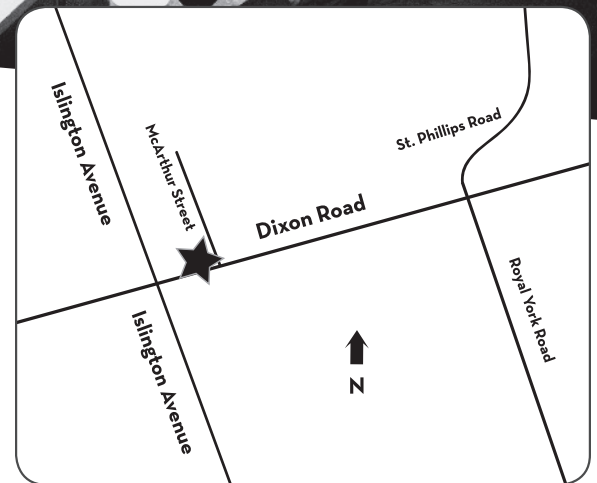

## Toronto Transit Commission (TTC) bus routes

Bus 37 from Islington subway station, or bus 52 from Lawrence West subway station

A TURNING POINT  
FOR WOMEN

Funded by:

Immigration, Refugees  
and Citizenship Canada