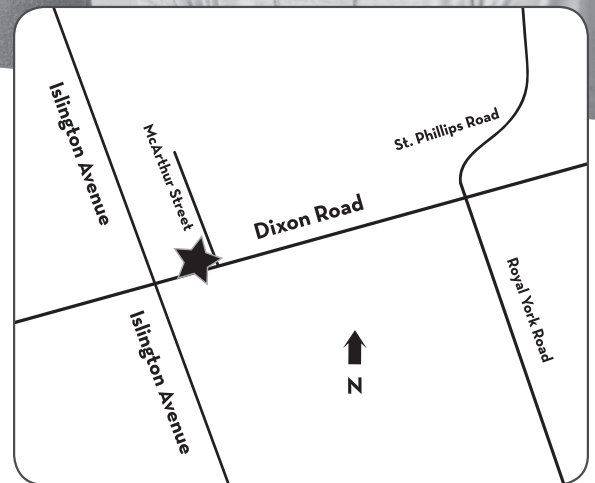

Toronto Transit Commission (TTC) bus routes

Bus 37, 37A or 37D from Islington subway station, or bus 58 from Lawrence West subway station

A TURNING POINT
FOR WOMEN

Funded by:

Immigration, Refugees
and Citizenship Canada