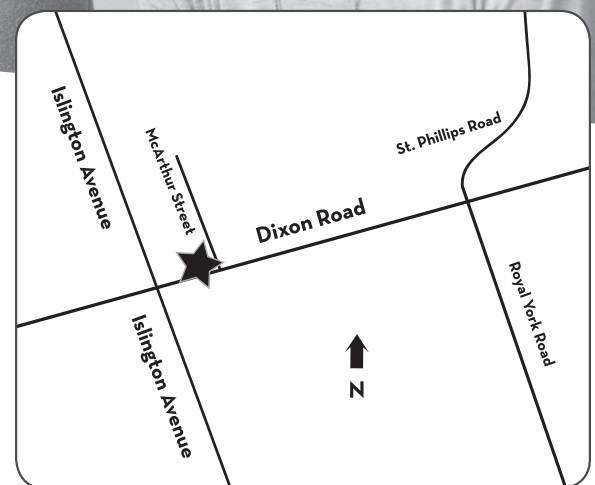

LANGUAGE INSTRUCTION FOR NEWCOMERS TO CANADA (LINC)

Are you new to Canada?

We offer English classes
for women and on-site
child minding.

Toronto Transit Commission (TTC) bus routes

Bus 37, 37A or 37D from Islington subway station, or bus 58 from Lawrence West subway station

A TURNING POINT
FOR WOMEN

Funded by:

Immigration, Refugees
and Citizenship Canada

Financé par :

Immigration, Réfugiés
et Citoyenneté Canada

222 Dixon Road, Suite 205 Etobicoke, ON | 416.242.3939 | ywcatoronto.org