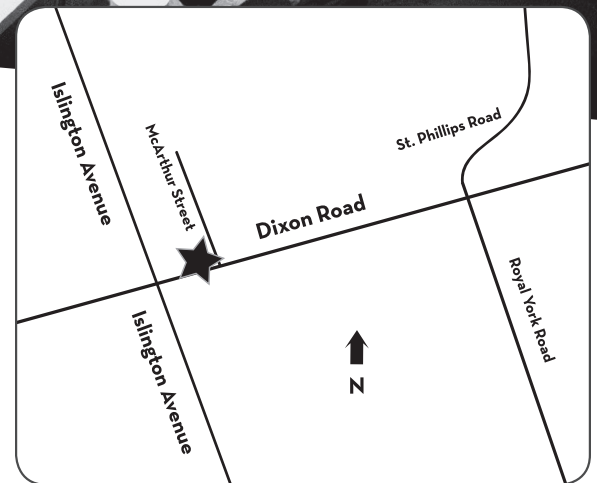

BUSINESS ENGLISH CONVERSATION CIRCLE

Wednesdays | 1-2pm

- Learn how to be assertive
- Learn how to deliver a speech
- Learn how to lead a meeting

Toronto Transit Commission (TTC) bus routes

Bus 37, 37A or 37D from Islington subway station, or bus 58 from Lawrence West subway station