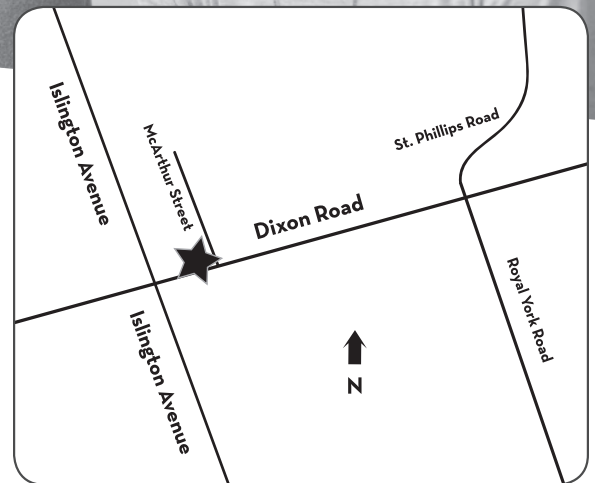

Toronto Transit Commission (TTC) bus routes

Bus 37, 37A or 37D from Islington subway station, or bus 58 from Lawrence West subway station

A TURNING POINT
FOR WOMEN

Funded by:

Immigration, Refugees
and Citizenship Canada