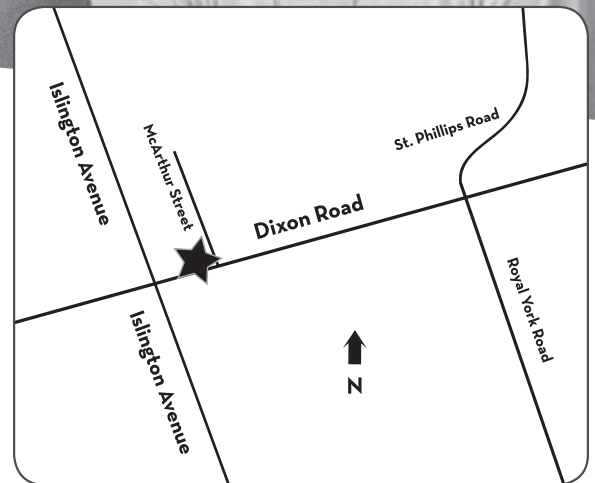

LANGUAGE INSTRUCTION FOR NEWCOMERS TO CANADA (LINC)

Are you new to Canada?

We offer English classes
for women and on-site
child minding.

Toronto Transit Commission (TTC) bus routes

Bus 37, 37A or 37D from Islington subway station, or bus 58 from Lawrence West subway station

A TURNING POINT
FOR WOMEN

Funded by:

Immigration, Refugees
and Citizenship Canada

Financé par :

Immigration, Réfugiés
et Citoyenneté Canada

222 Dixon Road, Suite 307 Etobicoke, ON | 416.242.3939 | ywcatoronto.org