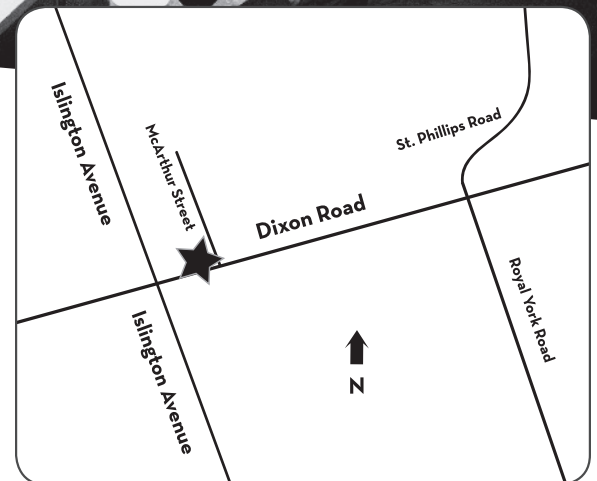

## Toronto Transit Commission (TTC) bus routes

Bus 37, 37A or 37D from Islington subway station, or bus 58 from Lawrence West subway station

A TURNING POINT  
FOR WOMEN

Funded by:

Immigration, Refugees  
and Citizenship Canada