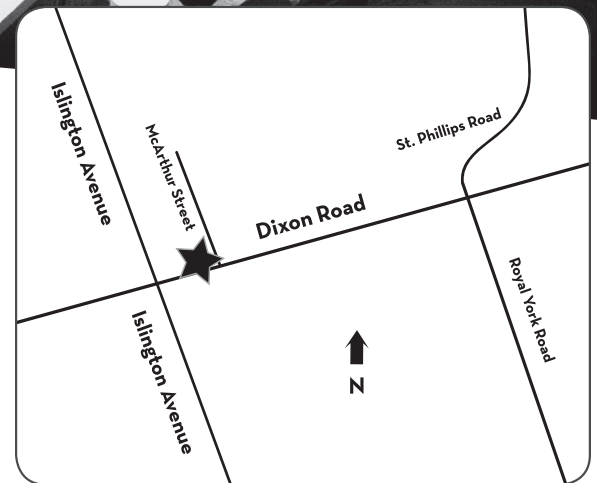

BUSINESS ENGLISH CONVERSATION CIRCLE

Wednesdays | 1-2pm

- Learn how to be assertive
- Learn how to deliver a speech
- Learn how to lead a meeting

Toronto Transit Commission (TTC) bus routes

Bus 37 from Islington subway station, or bus 52 from Lawrence West subway station

A TURNING POINT
FOR WOMEN

Funded by:

Immigration, Refugees
and Citizenship Canada

Financé par :

Immigration, Réfugiés
et Citoyenneté Canada

222 Dixon Road, Suite 205, Etobicoke, ON | 416.242.3939 | ywcatoronto.org